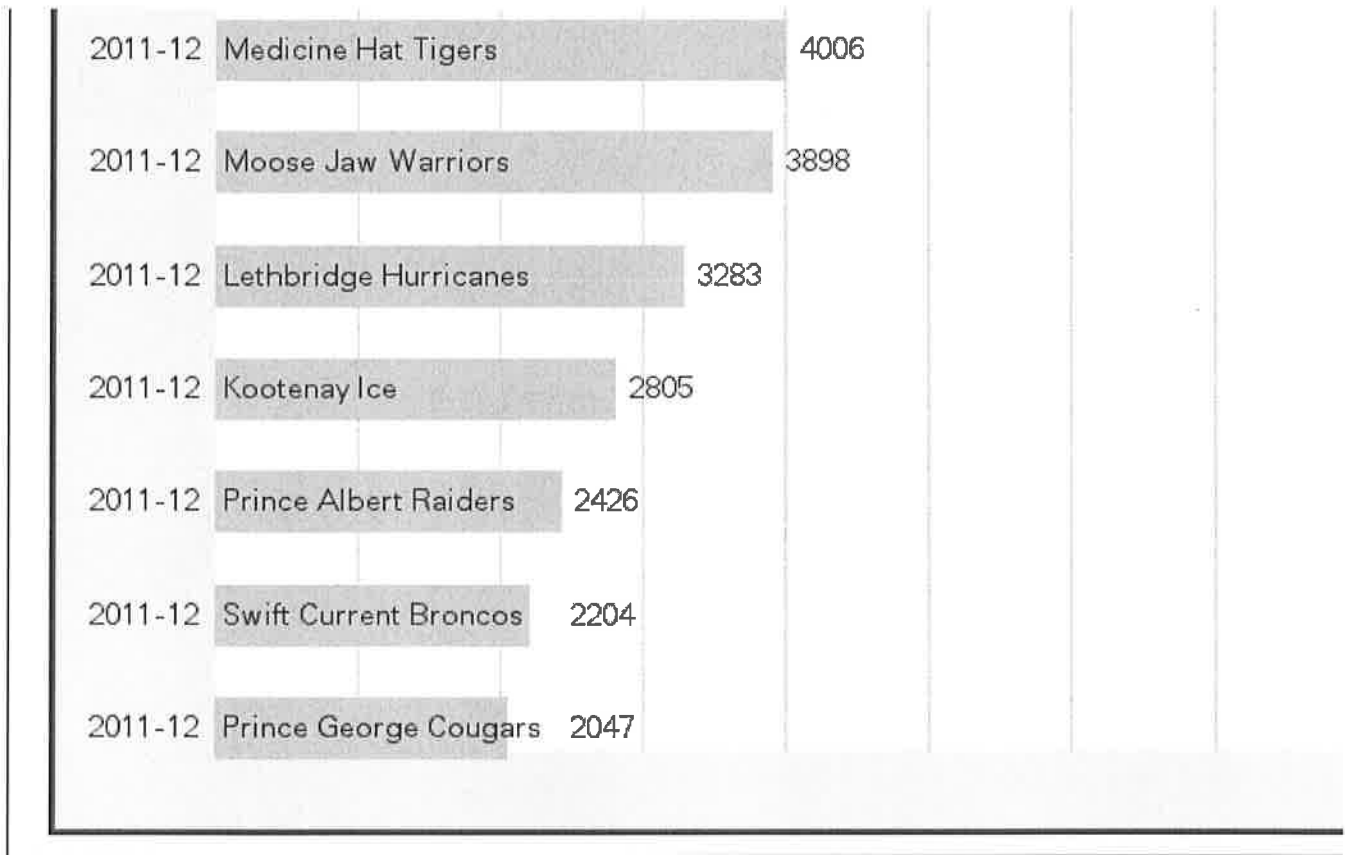

Western Hockey League 2011-12 Attendance Graph

Attendance Home -> WHL -> Attendance

This is a graph of the attendance of the Western Hockey League for the 2011-12 season. Attendance is based on numbers from a team or league, either released as figure, or compiled into an average from individual boxscore attendance. In some cases when boxscore attendance is unavailable for a small number of games, the missing games and annotated as approximate. Clicking on a team's bar in the graph will display a graph of that team's attendance across all seasons.

This is Exhibit "N" referred to in the
affidavit of Lukas Walker
sworn before me, this 11th
day of March, 2015

A commissioner for taking affidavits

[Home](#) | [Advertise](#) | [Feedback](#) | [Usage](#) | [Privacy](#) | [FAQ](#) | [Links](#) | [Credits](#) | [Help!](#)

Copyright 1998-2011 hockeyDB.com. All rights reserved.

Western Hockey League 2012-13 Attendance Graph

Attendance Home -> WHL -> Attendance

This is a graph of the attendance of the Western Hockey League for the 2012-13 season. Attendance is based on numbers from a team or league, either released as a figure, or compiled into an average from individual boxscore attendance. In some cases when boxscore attendance is unavailable for a small number of games, the : missing games and annotated as approximate. Clicking on a team's bar in the graph will display a graph of that team's attendance across all seasons.