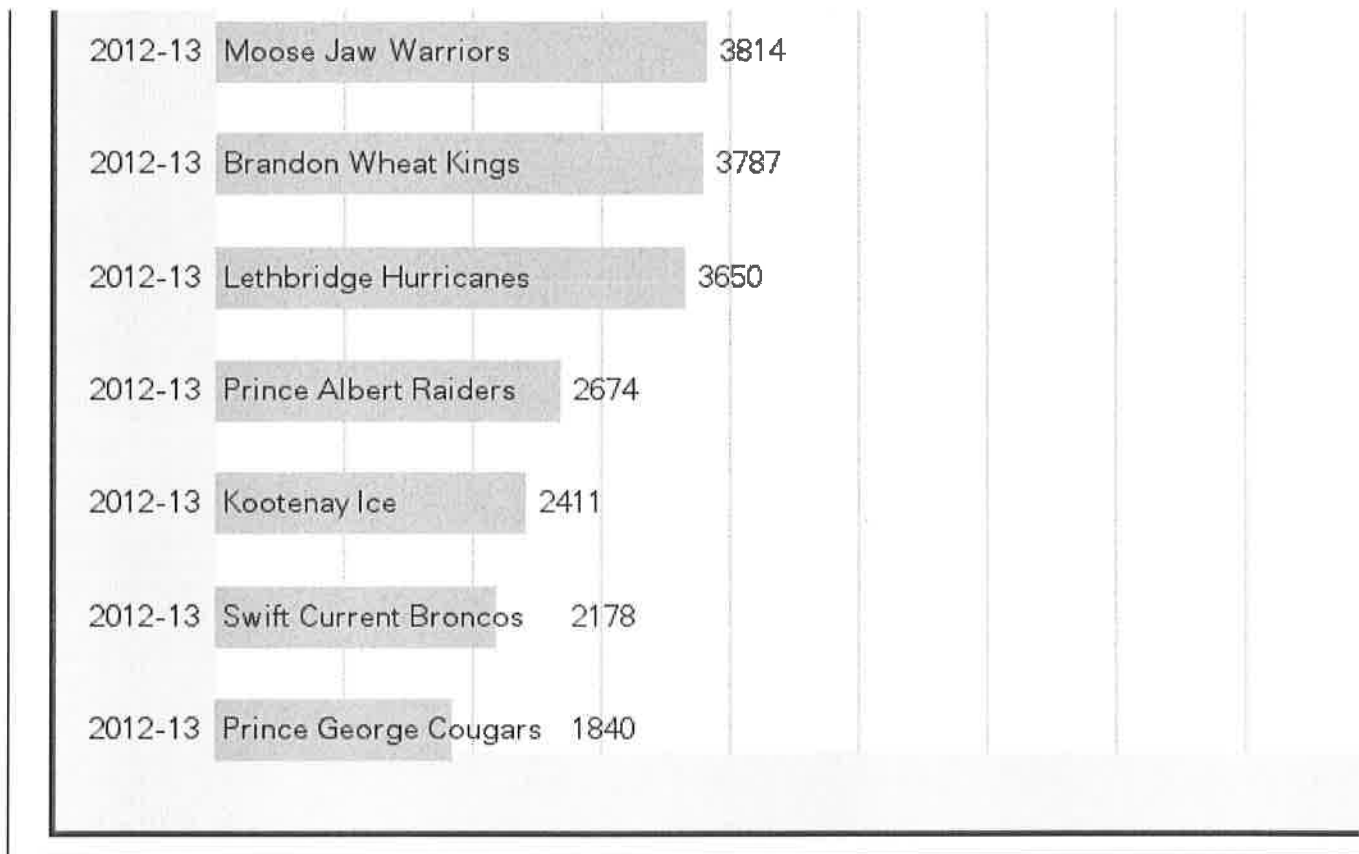

Western Hockey League 2011-12 Attendance Graph

Attendance Home -> WHL -> Attendance

This is a graph of the attendance of the Western Hockey League for the 2011-12 season. Attendance is based on numbers from a team or league, either released as figure, or compiled into an average from individual boxscore attendance. In some cases when boxscore attendance is unavailable for a small number of games, the missing games and annotated as approximate. Clicking on a team's bar in the graph will display a graph of that team's attendance across all seasons.

Copyright 1998-2011 hockeyDB.com. All rights reserved.

Western Hockey League 2012-13 Attendance Graph

Attendance Home -> WHL -> Attendance

This is a graph of the attendance of the Western Hockey League for the 2012-13 season. Attendance is based on numbers from a team or league, either released as a figure, or compiled into an average from individual boxscore attendance. In some cases when boxscore attendance is unavailable for a small number of games, the : missing games and annotated as approximate. Clicking on a team's bar in the graph will display a graph of that team's attendance across all seasons.